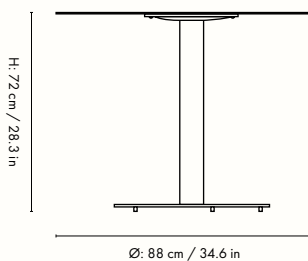

1104267562
Cashmere

1104267561
Black

Information

Size: Ø: 88 x H: 72 cm / Ø: 34.6 x H: 28.3 in
Material: Powder coated galvanized structural steel
Info: With adjustable feet. Suitable for outdoor use.
 Registered design
Care: Wipe with a damp cloth
Country of origin: Turkey
Net weight: 41 kg
Packsize: 1
Test: EN 15372:2016, Furniture - Strength, durability and safety - Requirements for non-domestic tables
 ANSI/BIFMA X5.5-2021 Desk and Table Products

Measurements

Pond Café Table

Bring an element of calm to your indoor or outdoor space with the Pond Café Table. Featuring an organically-shaped tabletop that forms an irregular, imperfect circle, the table is completed by a single, discreet column at the base. Made entirely from durable, powder-coated galvanized steel and with adjustable feet that allow you to align the base plate on uneven surfaces, the Pond Café Table is well-suited for small living, and is ideal for use on a balcony, terrace or in the kitchen. The table arrives flat-packed.

1104267560
Cashmere

1104267559
Black

Information

Size: Ø: 64 x H: 72 cm / Ø: 34.6 x H: 28.3 in
Material: Powder coated galvanized structural steel
Info: With adjustable feet. Suitable for outdoor use.
 Registered design
Care: Wipe with a damp cloth
Country of origin: Turkey
Net weight: 22.4 kg
Packsize: 1
Test: EN 15372:2016, Furniture - Strength, durability and safety - Requirements for non-domestic tables
 ANSI/BIFMA X5.5-2021 Desk and Table Products