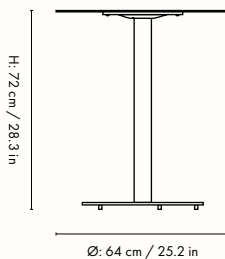

1104267562
Cashmere

1104267561
Black

Information

Size: Ø: 88 x H: 72 cm / Ø: 34.6 x H: 28.3 in
Material: Powder coated galvanized structural steel
Info: With adjustable feet. Suitable for outdoor use.
 Registered design
Care: Wipe with a damp cloth
Country of origin: Turkey
Net weight: 41 kg
Packsize: 1
Test: EN 15372:2016, Furniture - Strength, durability and safety - Requirements for non-domestic tables
 ANSI/BIFMA X5.5-2021 Desk and Table Products

1104267560
Cashmere

1104267559
Black

Information

Size: Ø: 64 x H: 72 cm / Ø: 34.6 x H: 28.3 in
Material: Powder coated galvanized structural steel
Info: With adjustable feet. Suitable for outdoor use.
 Registered design
Care: Wipe with a damp cloth
Country of origin: Turkey
Net weight: 22.4 kg
Packsize: 1
Test: EN 15372:2016, Furniture - Strength, durability and safety - Requirements for non-domestic tables
 ANSI/BIFMA X5.5-2021 Desk and Table Products

Measurements

Space to feel comfortably you